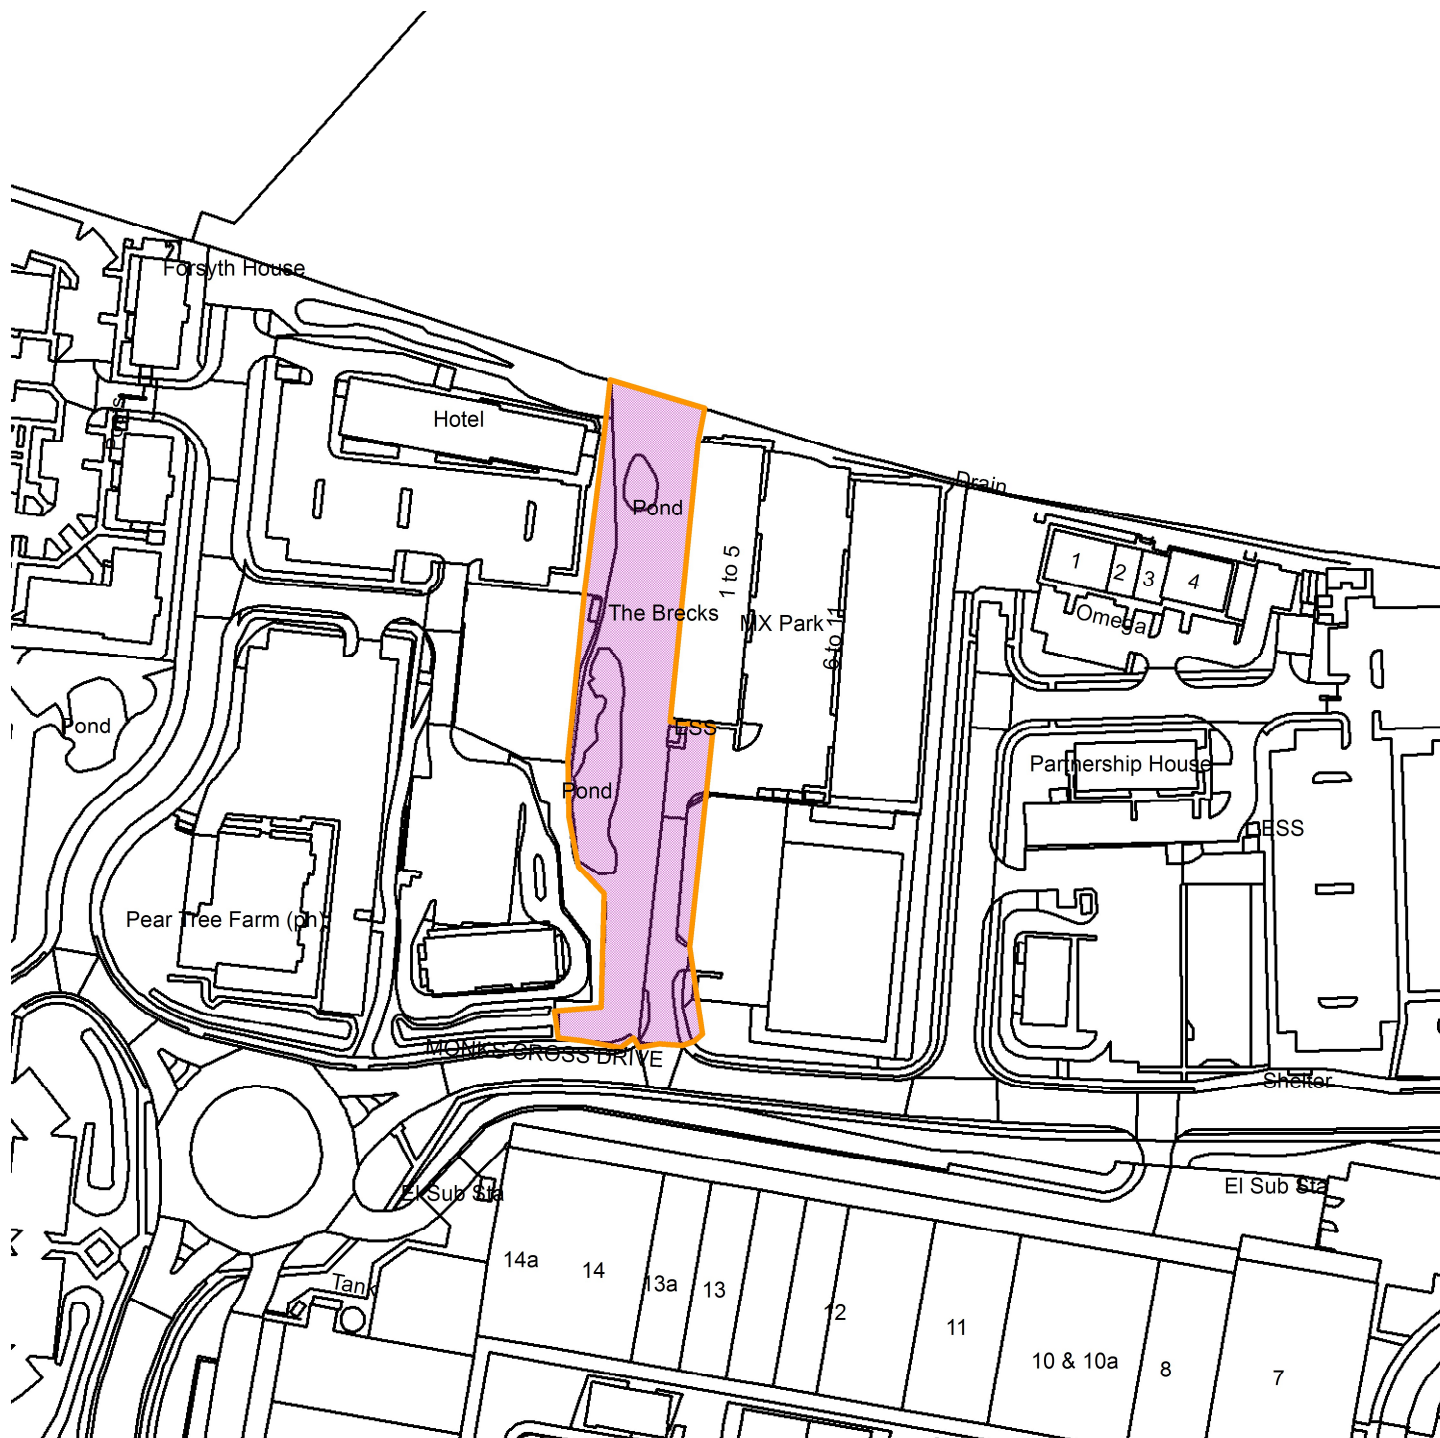

22/01161/FULM

Site To West Of MX Park, Monks Cross Drive, Huntington

Scale : 1:1935

Reproduced from the Ordnance Survey map with the permission of the Controller of Her Majesty's Stationery Office © Crown Copyright 2000.

Unauthorised reproduction infringes Crown Copyright and may lead to prosecution or civil proceedings.

Produced using ESRI (UK)'s MapExplorer 2.0 - <http://www.esriuk.com>

Organisation	City of York Council
Department	Directorate of Place
Comments	Site Location Plan
Date	03 January 2023
SLA Number	Not Set